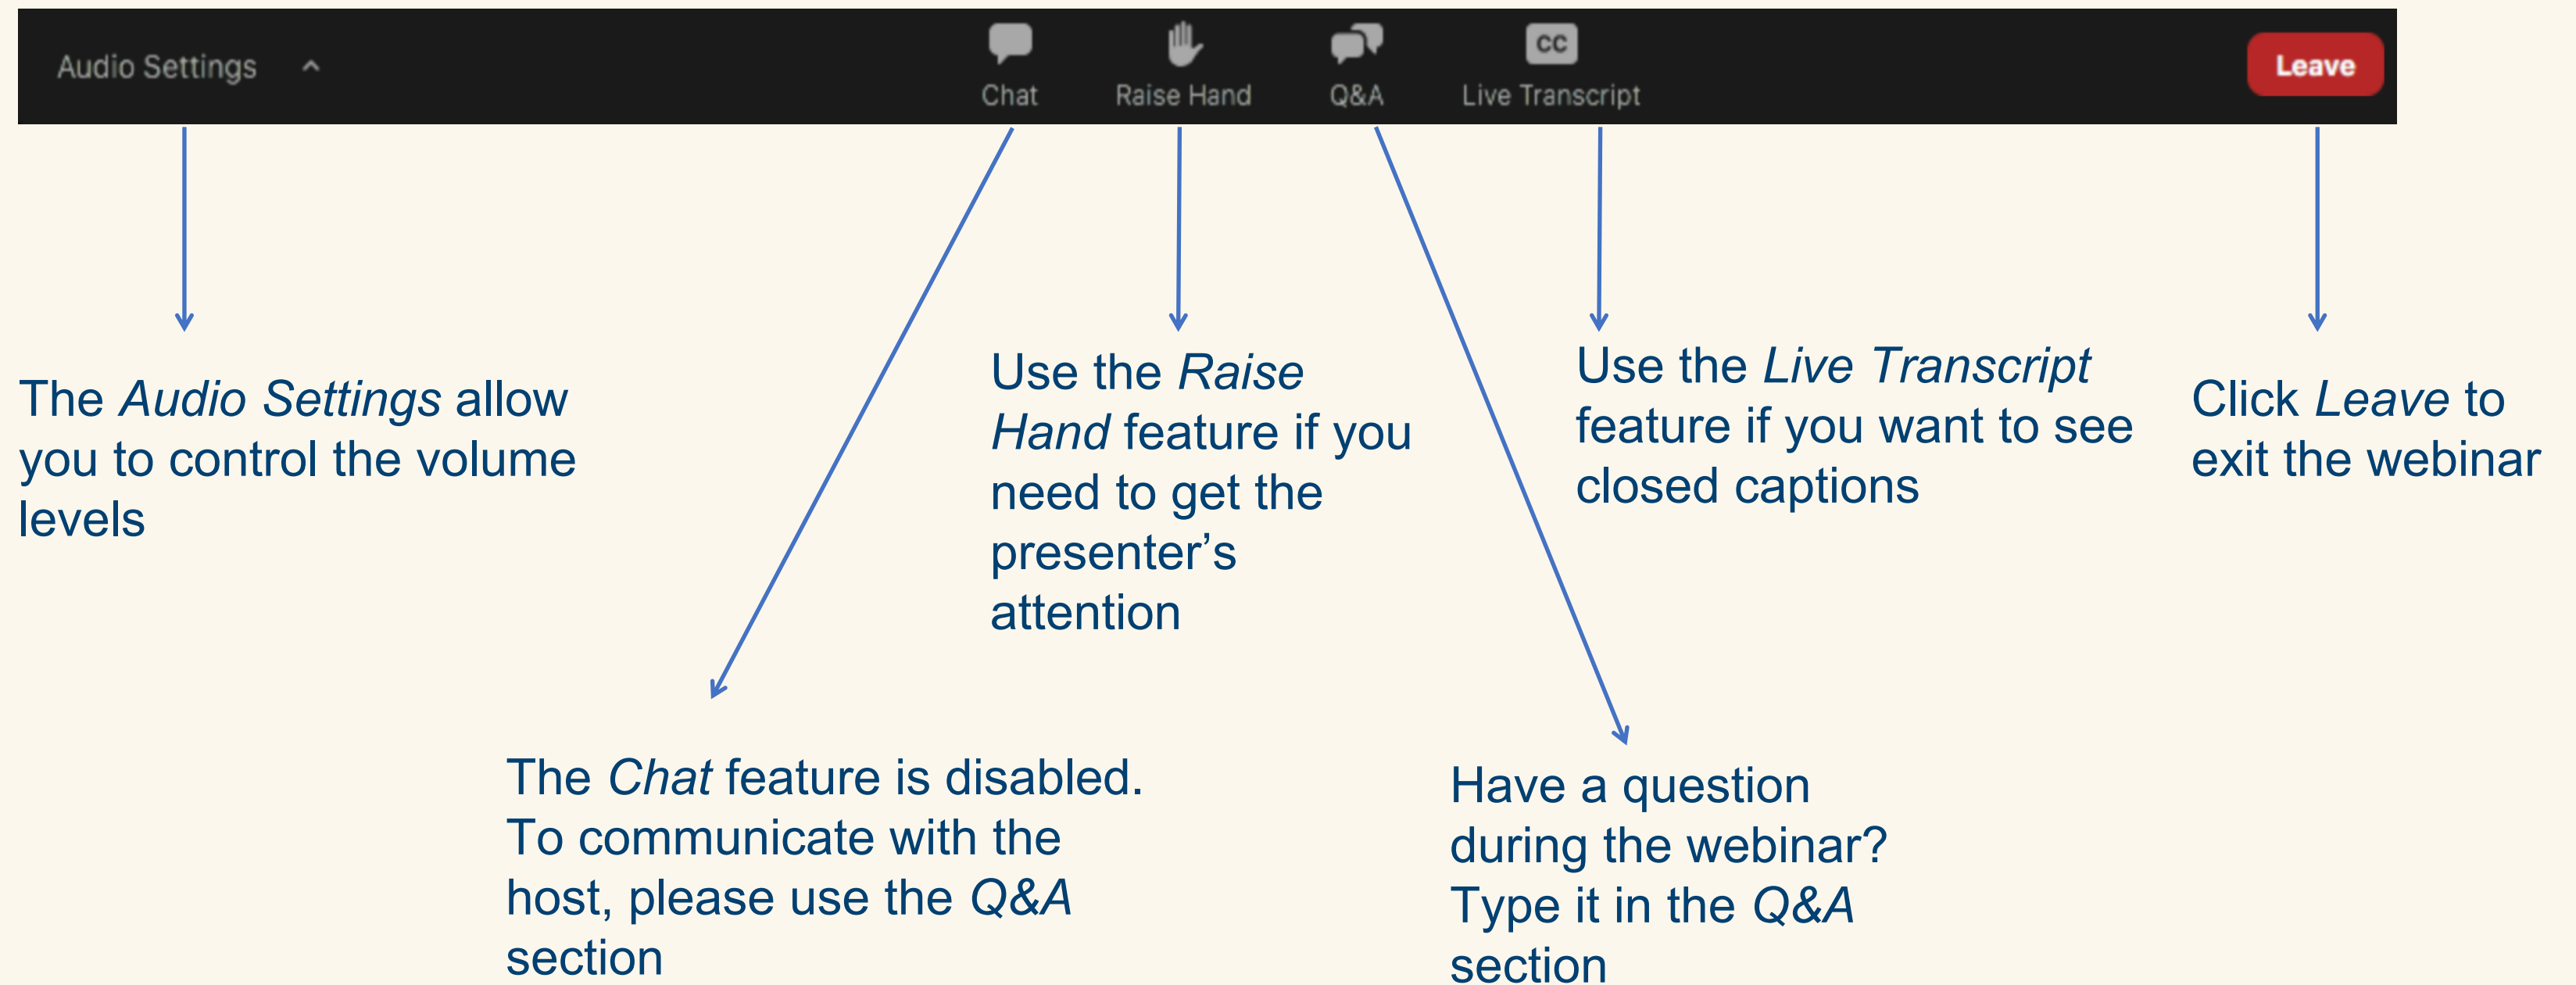

How to Participate